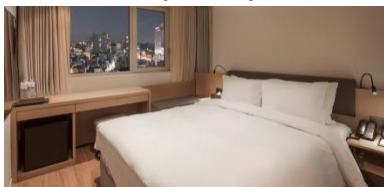

URI& Hotel (★★★)

Address: (06169) 20 Samseong-ro 96-gil, Gangnam-gu, Seoul, Republic of Korea
Phone: +82-2-500-2300
Website: <http://www.uri-nhotel.com/>
Distance to Venue: 12min (on foot)
Size: 18sqm (Standard)