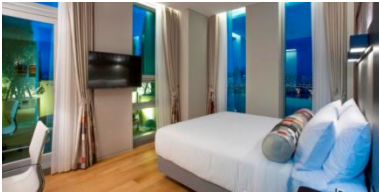

Aloft Seoul Gangnam (★★★★)

Address: (06075) 736 Yeongdong-daero, Gangnam-gu, Seoul, Republic of Korea
Phone: +82-2-510-9700
Website: <http://www.aloftseoulgangnam.com/en>
Distance to Venue: 20min (on foot), 7min (by car)
Size: 23sqm (Aloft)